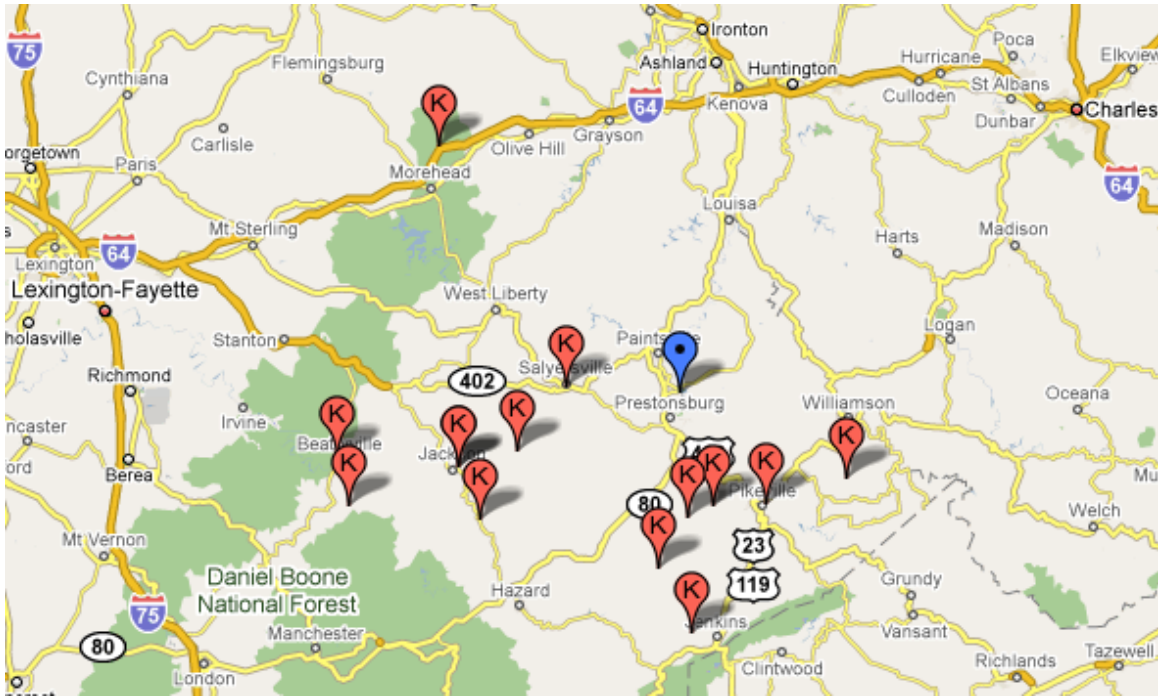

KENTUCKY VALLEY MATH INITIATIVE

School	District	Name	Email	Phone
Highland-Turner Elementary School	Breathitt County	Robert Stewart	robert.stewart@breathitt.kyschools.us	606-295-7128
L B J Elementary School	Breathitt County	Ron Combs	RonCombs@breathitt.kyschools.us	606-666-7181
Marie Roberts Caney Elementary School	Breathitt County	Darwin Noble	darwin.noble@breathitt.kyschools.us	606-666-7775
Rousseau Elementary School	Breathitt County	Karen Tharp	karen.tharp@breathitt.kyschools.us	606-666-7276
Sebastian Middle School	Breathitt County	Reggie Hamilton	reggie.hamilton@breathitt.kyschools.us	606-666-8894
J M Stumbo Elementary School, K-8	Floyd County	Deresa Ray	Deresa.Ray@floyd.kyschools.us	606-377-6640
McDowell Elementary School	Floyd County	Jerri L. Turner	Jerri.turner@floyd.kyschools.us	606-377-6640
Beaver Creek Elementary School, K-8	Knott County	Bill David Hall	Bill.Hall@Knott.kyschools.us	606-447-2833
Lee County Middle School	Lee County	Alice Sipple	Alice.sipple@lee.kyschools.us	606-464-5010
Fleming Neon Elementary School	Letcher County	Sharon Meade	sharon.meade@letcher.kyschools.us	606-855-7864
Salyersville Elementary School	Magoffin County	Grover Arnett	Grover.arnett@magoffin.kyschools.us	606-349-3411
Runyon Elementary School	Pike County	Rosa W. Wolfe	Rosa.Wolfe@Pike.Kyschools.us	606-353-7483
Pikeville Middle School	Pikeville Independent	Royce Mayo	Royce.mayo@pikeville.kyschools.us	606-432-0185